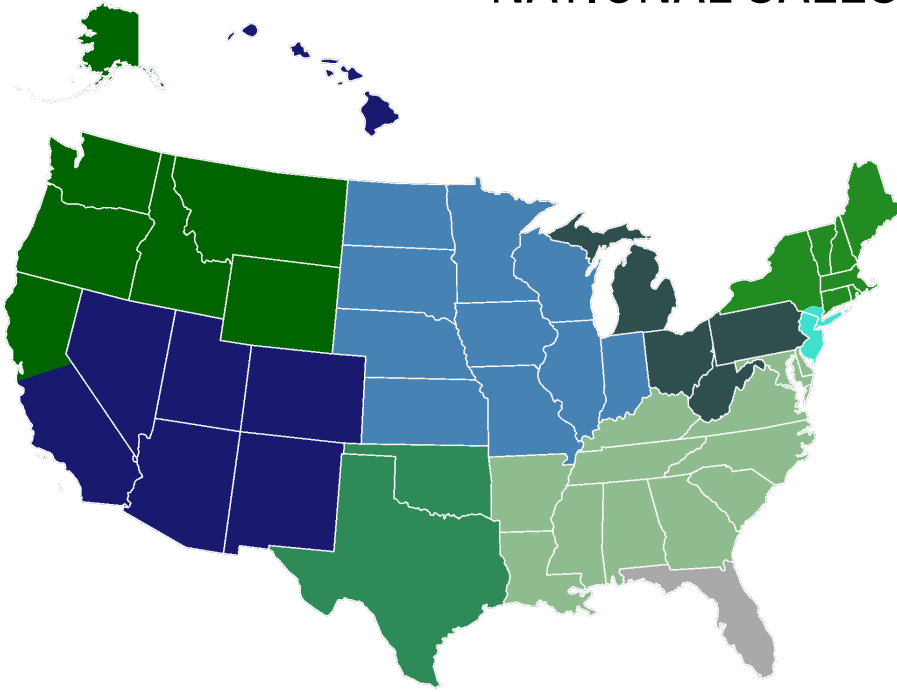

NATIONAL SALES MAP

SALES MANAGEMENT

Matt Woehner
VP of Business Development
P: 732.443.7606
mwoehner@wbiinvestments.com

Joseph Merlo
Director of Sales
P: 732.945.3827
jmerlo@wbiinvestments.com

Kathy Butler
Advisor Services Supervisor
P: 732.945.3808
kbutler@wbiinvestments.com

NORTHWEST

Mark Boettcher
Regional Director
P: 707.631.4298
mboettcher@wbiinvestments.com

Nathaniel Young
Internal Sales Associate
P: 732.842.1472
nyoung@wbiinvestments.com

MIDWEST

Jeff Koskinen
Regional Director
P: 630.624.9936
jkoskinen@wbiinvestments.com

Sergio Bordenabe
Internal Sales Associate
P: 732.945.3879
sbordenabe@wbiinvestments.com

SOUTHEAST

David Angeli
Regional Director
P: 732.945.1445
dangeli@wbiinvestments.com

Travis Dufner
Internal Sales Associate
P: 732.945.3821
tdufner@wbiinvestments.com

NEW ENGLAND

Patrick Przybylowski
Regional Director
P: 732.945.3802
pprzybylowski@wbiinvestments.com

SOUTHWEST

Rick Kundracik
Regional Director
P: 303.898.5939
rkundracik@wbiinvestments.com

Artyome Pearl
Internal Sales Associate
P: 732.945.3814
apearl@wbiinvestments.com

SOUTHCENTRAL

Austin Guarino
Internal Sales Associate
P: 732.945.3819
aguarino@wbiinvestments.com

FLORIDA

Michael Magill
Regional Director
P: 561.445.2430
mmagill@wbiinvestments.com

Mark Guarino
Internal Sales Associate
P: 732.945.3811
mguarino@wbiinvestments.com

NORTHEAST

Justin Esposito
Regional Director
P: 732.945.3809
jesposito@wbiinvestments.com

Ismael Nibot
Internal Sales Associate
P: 732.945.3888
inibot@wbiinvestments.com

NYC / NJ / LI

Ed Connelly
Regional Director
P: 732.687.1255
econnelly@wbiinvestments.com

Artyome Pearl
Internal Sales Associate
P: 732.945.3814
apearl@wbiinvestments.com