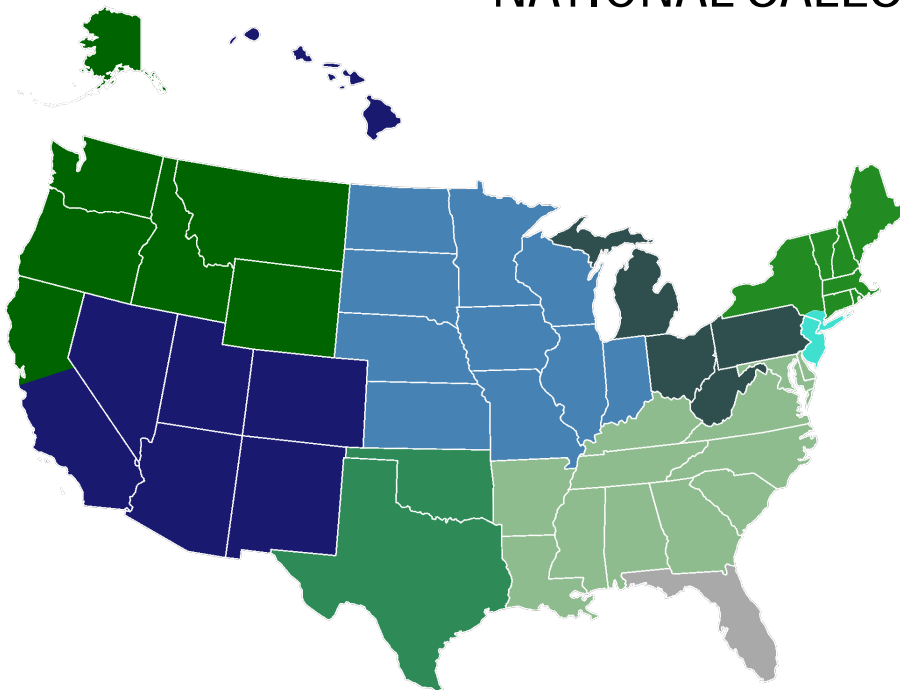

NATIONAL SALES MAP

SALES MANAGEMENT

Matt Woehner
VP of Business Development
P: 732.443.7606
mwoehner@wbiinvestments.com

Joseph Merlo
Director of Sales
P: 732.945.3827
jmerlo@wbiinvestments.com

Kathy Butler
Advisor Services Supervisor
P: 732.945.3808
kbutler@wbiinvestments.com

NORTHWEST

Mark Boettcher
Regional Director
P: 707.631.4298
mboettcher@wbiinvestments.com

Nathaniel Young
Internal Sales Associate
P: 732.842.1472
nyoung@wbiinvestments.com

MIDWEST

Jeff Koskinen
Regional Director
P: 630.624.9936
jkoskinen@wbiinvestments.com

Sergio Bordenabe
Internal Sales Associate
P: 732.945.3879
sbordenabe@wbiinvestments.com

SOUTHEAST

David Angeli
Regional Director
P: 732.945.1445
dangeli@wbiinvestments.com

Travis Dufner
Internal Sales Associate
P: 732.945.3821
tdufner@wbiinvestments.com

NEW ENGLAND

Patrick Przybylowski
Regional Director
P: 732.945.3802
pprzybylowski@wbiinvestments.com

SOUTHWEST

Rick Kundracik
Regional Director
P: 303.898.5939
rkundracik@wbiinvestments.com

Artyome Pearl
Internal Sales Associate
P: 732.945.3814
apearl@wbiinvestments.com

SOUTHCENTRAL

Dan Colluccio
Regional Director
P: 732.822.2343
dcolluccio@wbiinvestments.com

Austin Guarino
Internal Sales Associate
P: 732.945.3819
aguarino@wbiinvestments.com

FLORIDA

Michael Magill
Regional Director
P: 561.445.2430
mmagill@wbiinvestments.com

Mark Guarino
Internal Sales Associate
P: 732.945.3811
mguarino@wbiinvestments.com

NORTHEAST

Justin Esposito
Regional Director
P: 732.945.3809
jesposito@wbiinvestments.com

Ismael Nibot
Internal Sales Associate
P: 732.945.3888
inibot@wbiinvestments.com

NYC / NJ / LI

Ed Connelly
Regional Director
P: 732.687.1255
econnelly@wbiinvestments.com