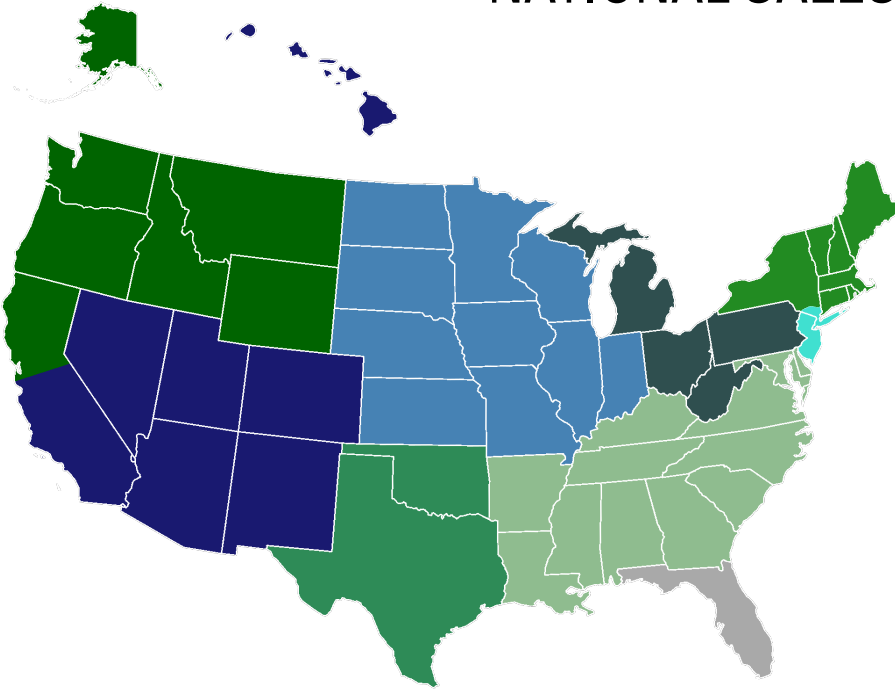

NATIONAL SALES MAP

SALES MANAGEMENT

Matt Woehner
VP of Business Development
P: 732.443.7606
mwoehner@wbiinvestments.com

Joseph Merlo
Director of Sales
P: 732.945.3827
jmerlo@wbiinvestments.com

Kathy Butler
Advisor Services Supervisor
P: 732.945.3808
kbutler@wbiinvestments.com

NORTHWEST

Mark Boettcher
Regional Director
P: 707.631.4298
mboettcher@wbiinvestments.com

Nathaniel Young
Internal Sales Associate
P: 732.842.1472
nyoung@wbiinvestments.com

MIDWEST

Jeff Koskinen
Regional Director
P: 630.624.9936
jkoskinen@wbiinvestments.com

Mark Guarino
Internal Sales Associate
P: 732.945.3811
mguarino@wbiinvestments.com

SOUTHEAST

David Angeli
Regional Director
P: 732.945.1445
dangeli@wbiinvestments.com

Travis Dufner
Internal Sales Associate
P: 732.945.3821
tdufner@wbiinvestments.com

NEW ENGLAND

Patrick Pryz
Regional Director
P: 732.945.3802
ppryz@wbiinvestments.com

SOUTHWEST

Rick Kundracik
Regional Director
P: 303.898.5939
rkundracik@wbiinvestments.com

Artyome Pearl
Internal Sales Associate
P: 732.945.3814
apearl@wbiinvestments.com

SOUTHCENTRAL

Austin Guarino
Internal Sales Associate
P: 732.945.3819
aguarino@wbiinvestments.com

FLORIDA

Michael Magill
Regional Director
P: 561.445.2430
mmagill@wbiinvestments.com

Mark Guarino
Internal Sales Associate
P: 732.945.3811
mguarino@wbiinvestments.com

NORTHEAST

Justin Esposito
Regional Director
P: 732.945.3809
jesposito@wbiinvestments.com

Travis Dufner
Internal Sales Associate
P: 732.945.3821
tdufner@wbiinvestments.com

NYC / NJ / LI

Ed Connelly
Regional Director
P: 732.687.1255
econnelly@wbiinvestments.com

Artyome Pearl
Internal Sales Associate
P: 732.945.3814
apearl@wbiinvestments.com