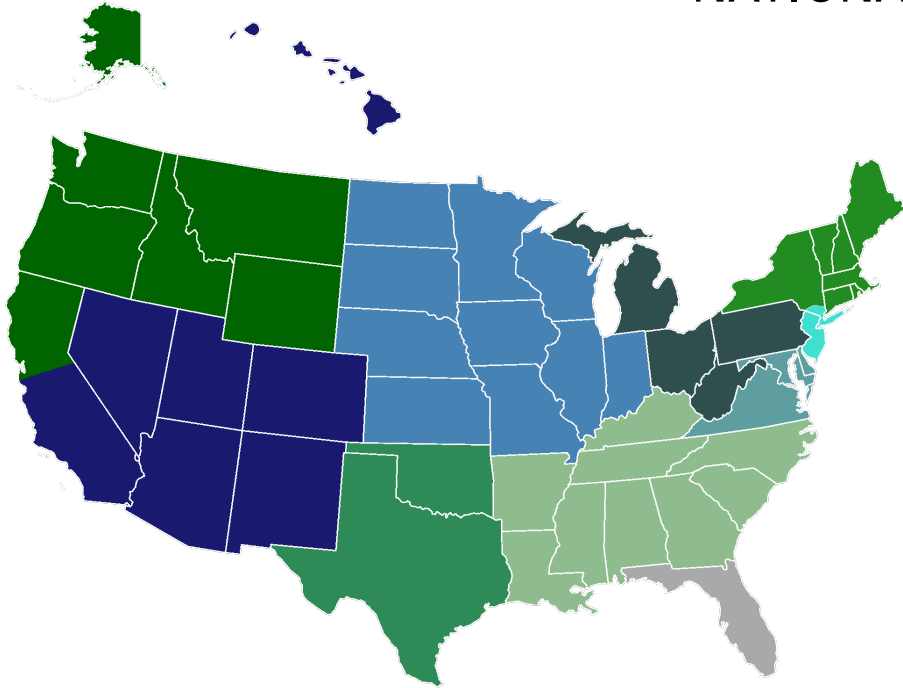

NATIONAL SALES MAP

SALES MANAGEMENT

Matt Woehner
VP of Business Development
P: 732.443.7606
mwoehner@wbiinvestments.com

Joseph Merlo
Director of Sales
P: 732.945.3827
jmerlo@wbiinvestments.com

Kathy Butler
Advisor Services Supervisor
P: 732.945.3808
kbutler@wbiinvestments.com

NORTHWEST

Mark Boettcher
Regional Director
P: 707.631.4298
mboettcher@wbiinvestments.com

Nathaniel Young
Internal Sales Associate
P: 732.842.1472
nyoung@wbiinvestments.com

MIDWEST

Jeff Koskinen
Regional Director
P: 630.624.9936
jkoskinen@wbiinvestments.com

Nathaniel Young
Internal Sales Associate
P: 732.842.1472
nyoung@wbiinvestments.com

SOUTHEAST

David Angeli
Regional Director
P: 732.945.1445
dangeli@wbiinvestments.com

Travis Dufner
Internal Sales Associate
P: 732.945.3821
tdufner@wbiinvestments.com

NEW ENGLAND

Patrick Pryz
Regional Director
P: 732.945.3802
ppryz@wbiinvestments.com

Austin Guarino
Internal Sales Associate
P: 732.945.3819
aguarino@wbiinvestments.com

SOUTHWEST

Rick Kundracik
Regional Director
P: 303.898.5939
rkundracik@wbiinvestments.com

Artyome Pearl
Internal Sales Associate
P: 732.945.3814
apearl@wbiinvestments.com

SOUTHCENTRAL

Austin Guarino
Internal Sales Associate
P: 732.945.3819
aguarino@wbiinvestments.com

FLORIDA

Michael Magill
Regional Director
P: 561.445.2430
mmagill@wbiinvestments.com

Artyome Pearl
Internal Sales Associate
P: 732.945.3814
apearl@wbiinvestments.com

NORTHEAST

Justin Esposito
Regional Director
P: 732.945.3809
jesposito@wbiinvestments.com

Travis Dufner
Internal Sales Associate
P: 732.945.3821
tdufner@wbiinvestments.com

NYC / NJ / LI

Ed Connelly
Regional Director
P: 732.687.1255
econnelly@wbiinvestments.com

Artyome Pearl
Internal Sales Associate
P: 732.945.3814
apearl@wbiinvestments.com

DC METRO

Bobby Morgan
Regional Director
P: 732.945.3831
BMORGAN@wbiinvestments.com